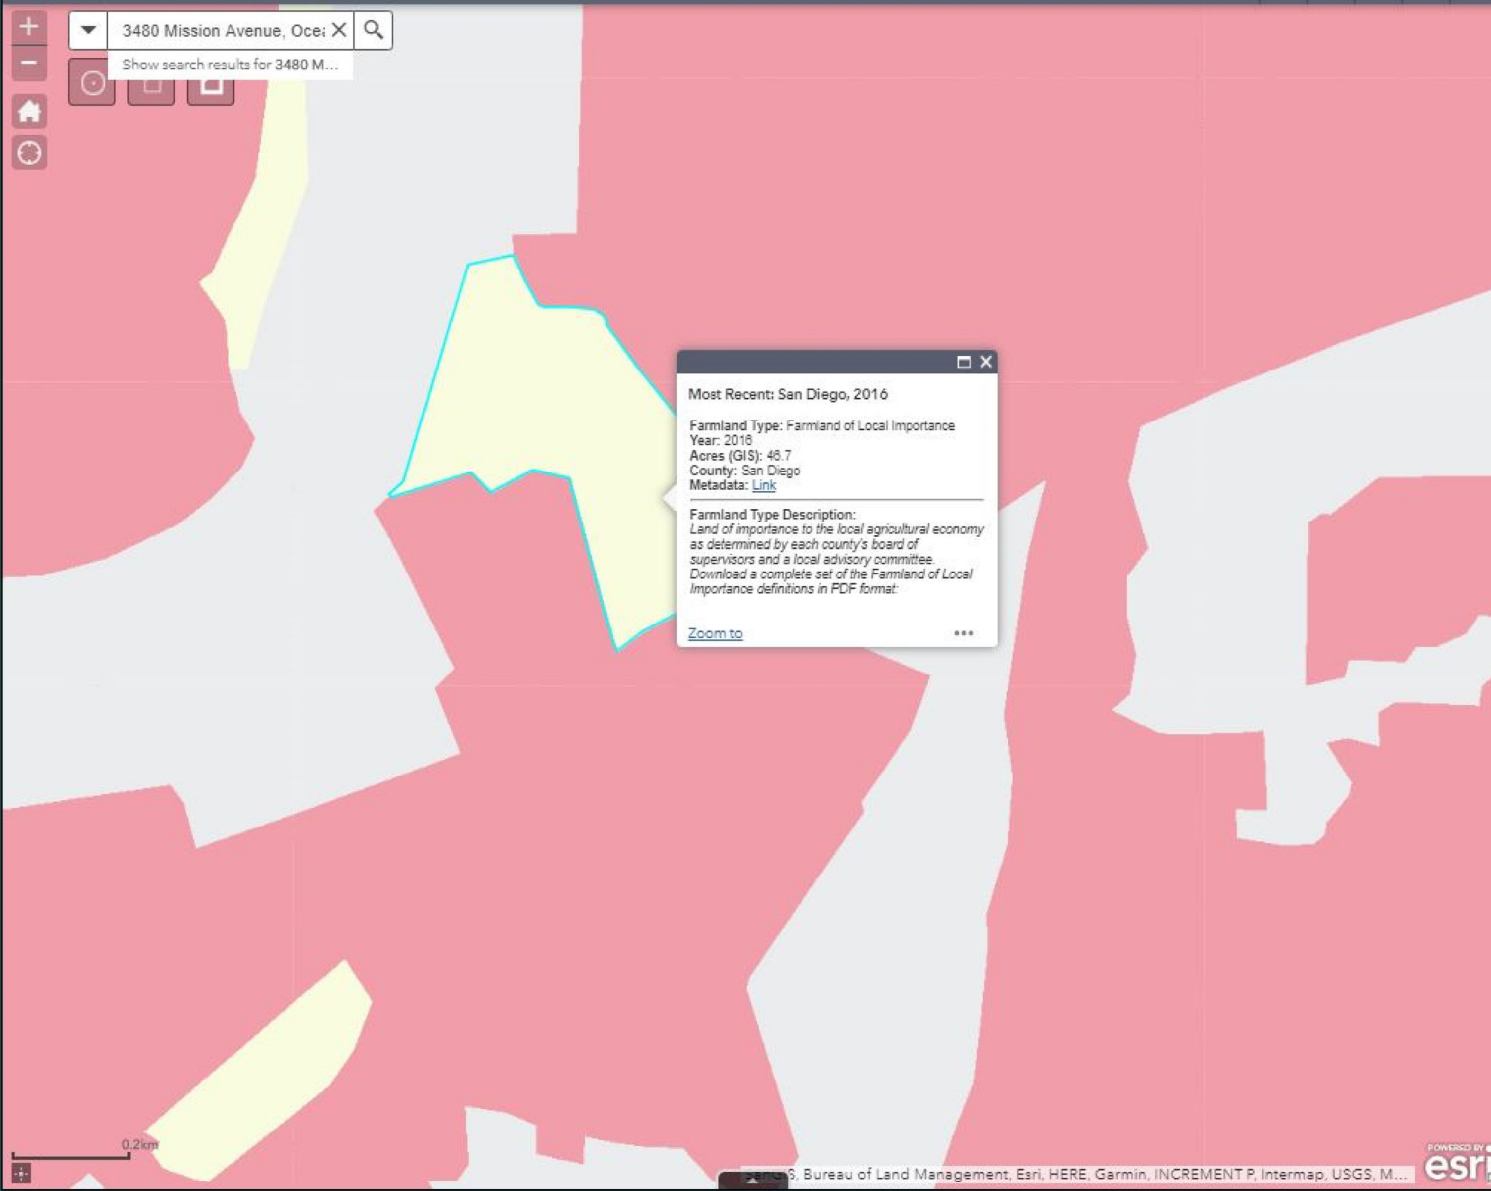

California Important Farmland Finder

Ca. Dept of Conservation

Show search results for 3480 M...

Most Recent: San Diego, 2016

Farmland Type: Farmland of Local Importance
Year: 2016
Acres (GIS): 46.7
County: San Diego
Metadata: [Link](#)

Farmland Type Description:
Land of importance to the local agricultural economy as determined by each county's board of supervisors and a local advisory committee.
[Download a complete set of the Farmland of Local Importance definitions in PDF format:](#)