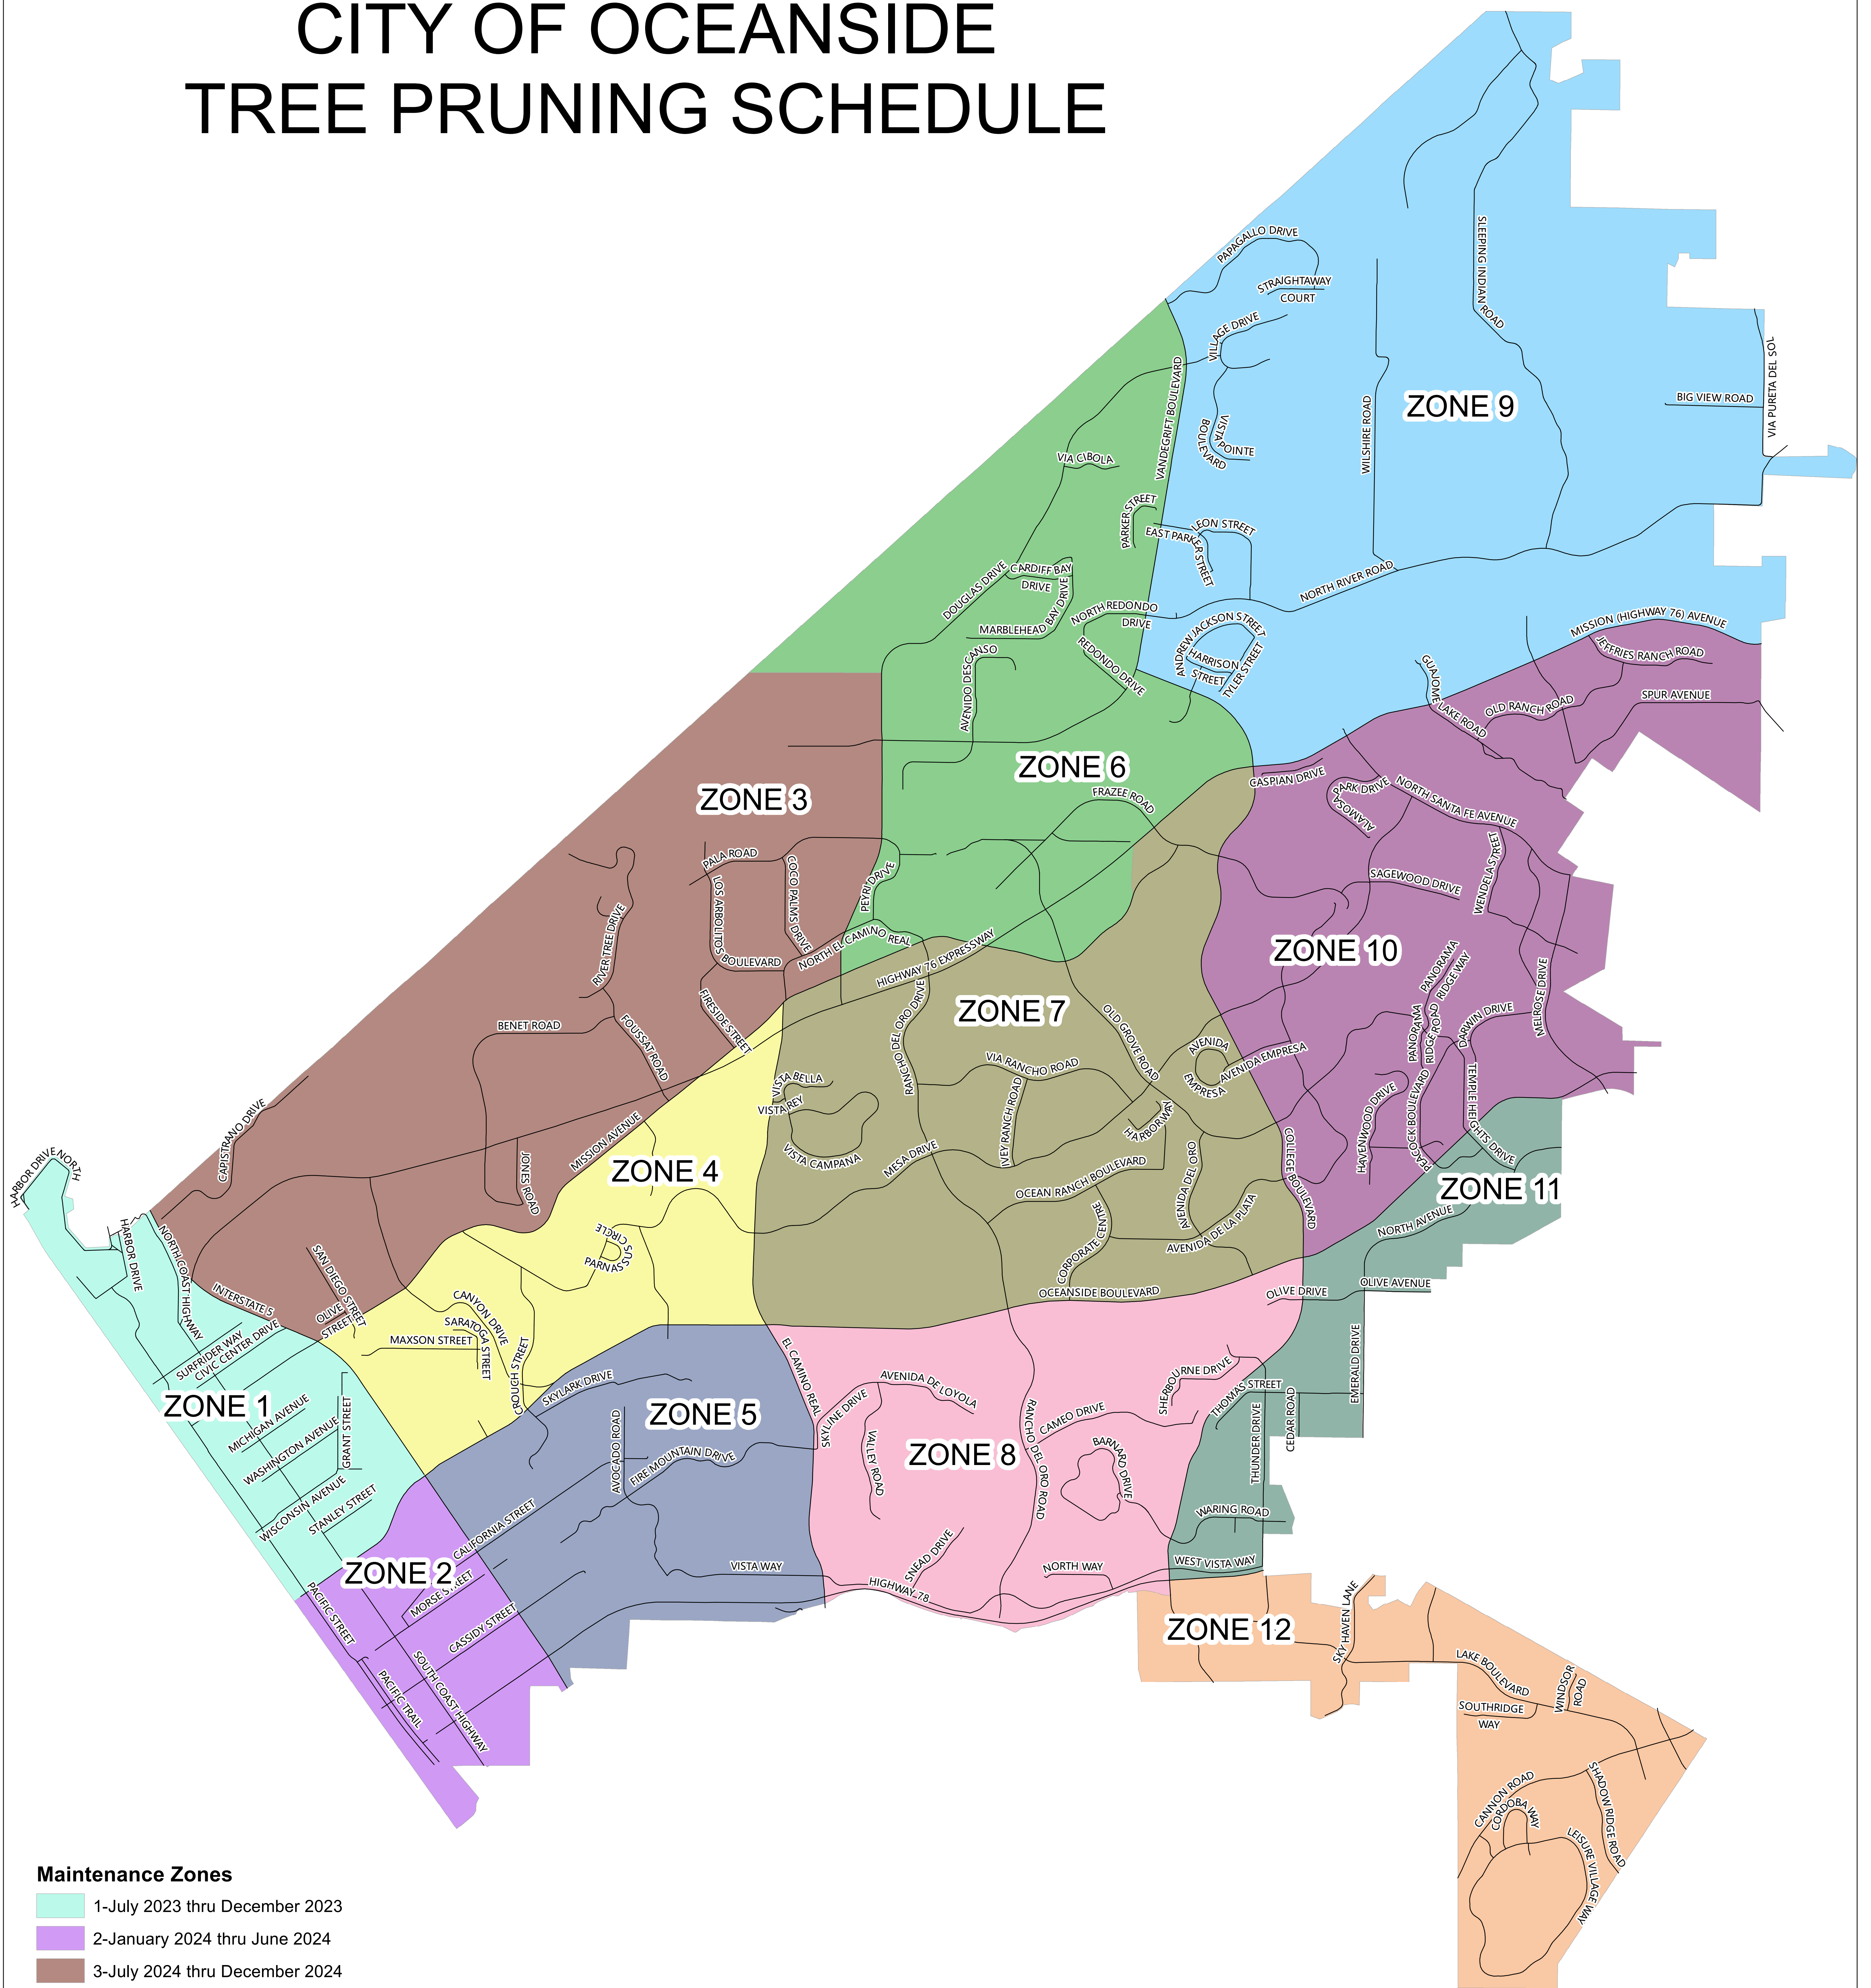

# CITY OF OCEANSIDE TREE PRUNING SCHEDULE

**Maintenance Zones**

- 1-July 2023 thru December 2023
- 2-January 2024 thru June 2024
- 3-July 2024 thru December 2024
- 4-January 2025 thru June 2025
- 5-July 2025 thru December 2025
- 6-January 2026 thru June 2026
- 7-July 2026 thru December 2026
- 8-January 2027 thru June 2027
- 9-July 2027 thru December 2027
- 10-January 2028 thru June 2028
- 11-January 2027 thru March 2027
- 12-July 2029 thru December 2029

**\* SCHEDULE SUBJECT TO CHANGE \***